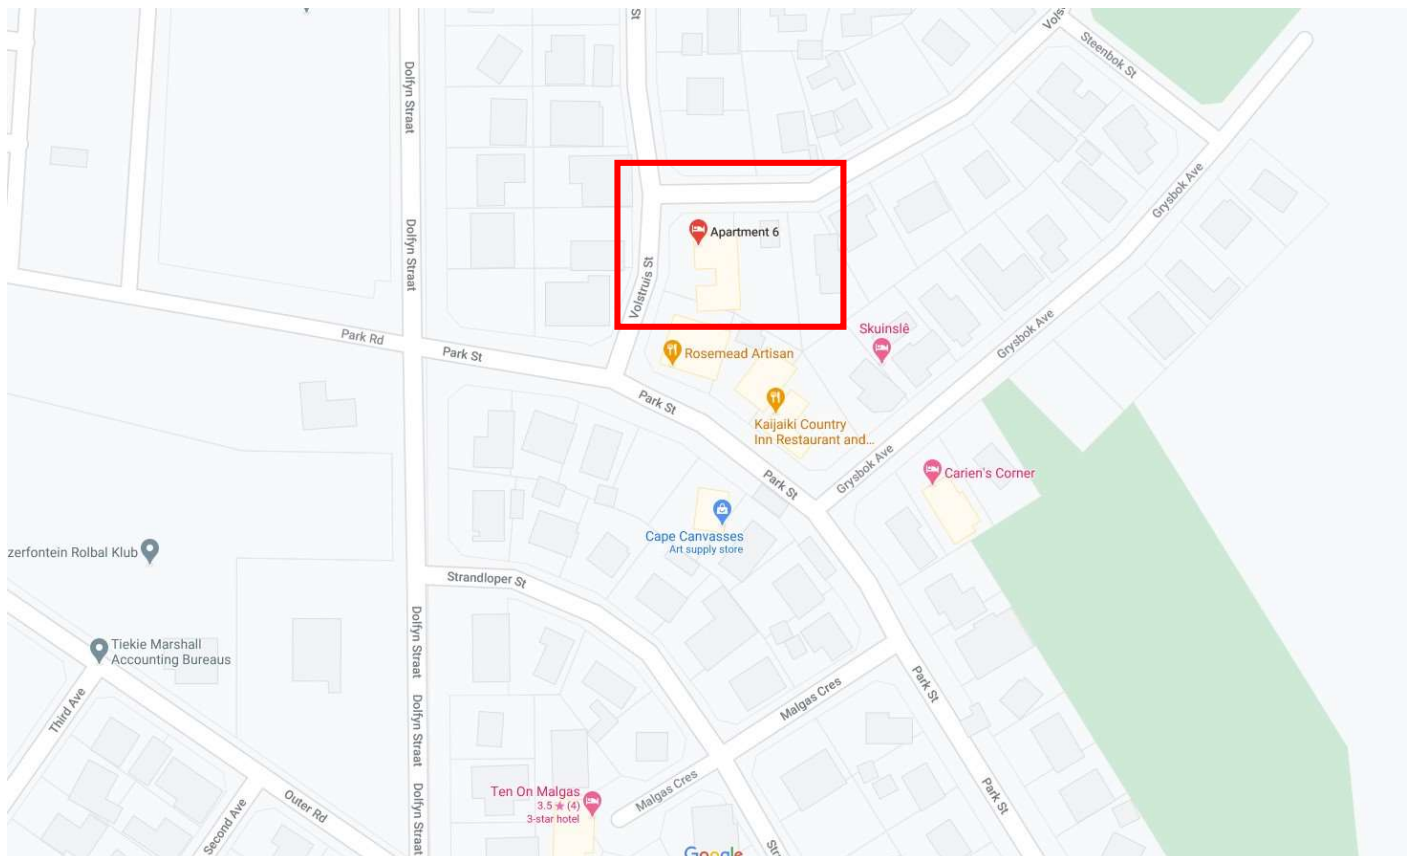

Apartment6

Unit 6, Seaview Centre, Volstruis Ave, Yzerfontein, 7351

DIRECTIONS

CAPE TOWN INTERNATIONAL AIRPORT TO APARTMENT 6

(1 H 14 MINS / 98 KM VIA R27)

- TAKE AIRPORT APPROACH RD TO SETTLERS WAY/N2 IN KANANA (7 MIN / 4.0 KM)
- CONTINUE ON SETTLERS WAY / N2. DRIVE FROM N7 TO CAPE FARMS. TAKE EXIT 31 FROM N7 (24 MIN / 36.1 KM)
- FOLLOW MELKBOSSTRAND RD/M19 TO WEST COAST RD / R27 IN MELKBOSSTRAND (6 MIN / 8.3 KM)
- TURN RIGHT ONTO WEST COAST ROAD / R27 (49 KM)
- TURN LEFT ONTO R315 (7 KM)
- TURN RIGHT ONTO PARK STREET (800 M)
- TURN RIGHT ONTO VOLSTRUIS STREET
- DESTINATION WILL BE ON THE RIGHT

GOOGLE MAPS: "APARTMENT 6"

WAZE MAPS: "APARTMENT 6, YZERFONTEIN"

Apartment6

Unit 6, Seaview Centre, Volstruis Ave, Yzerfontein, 7351